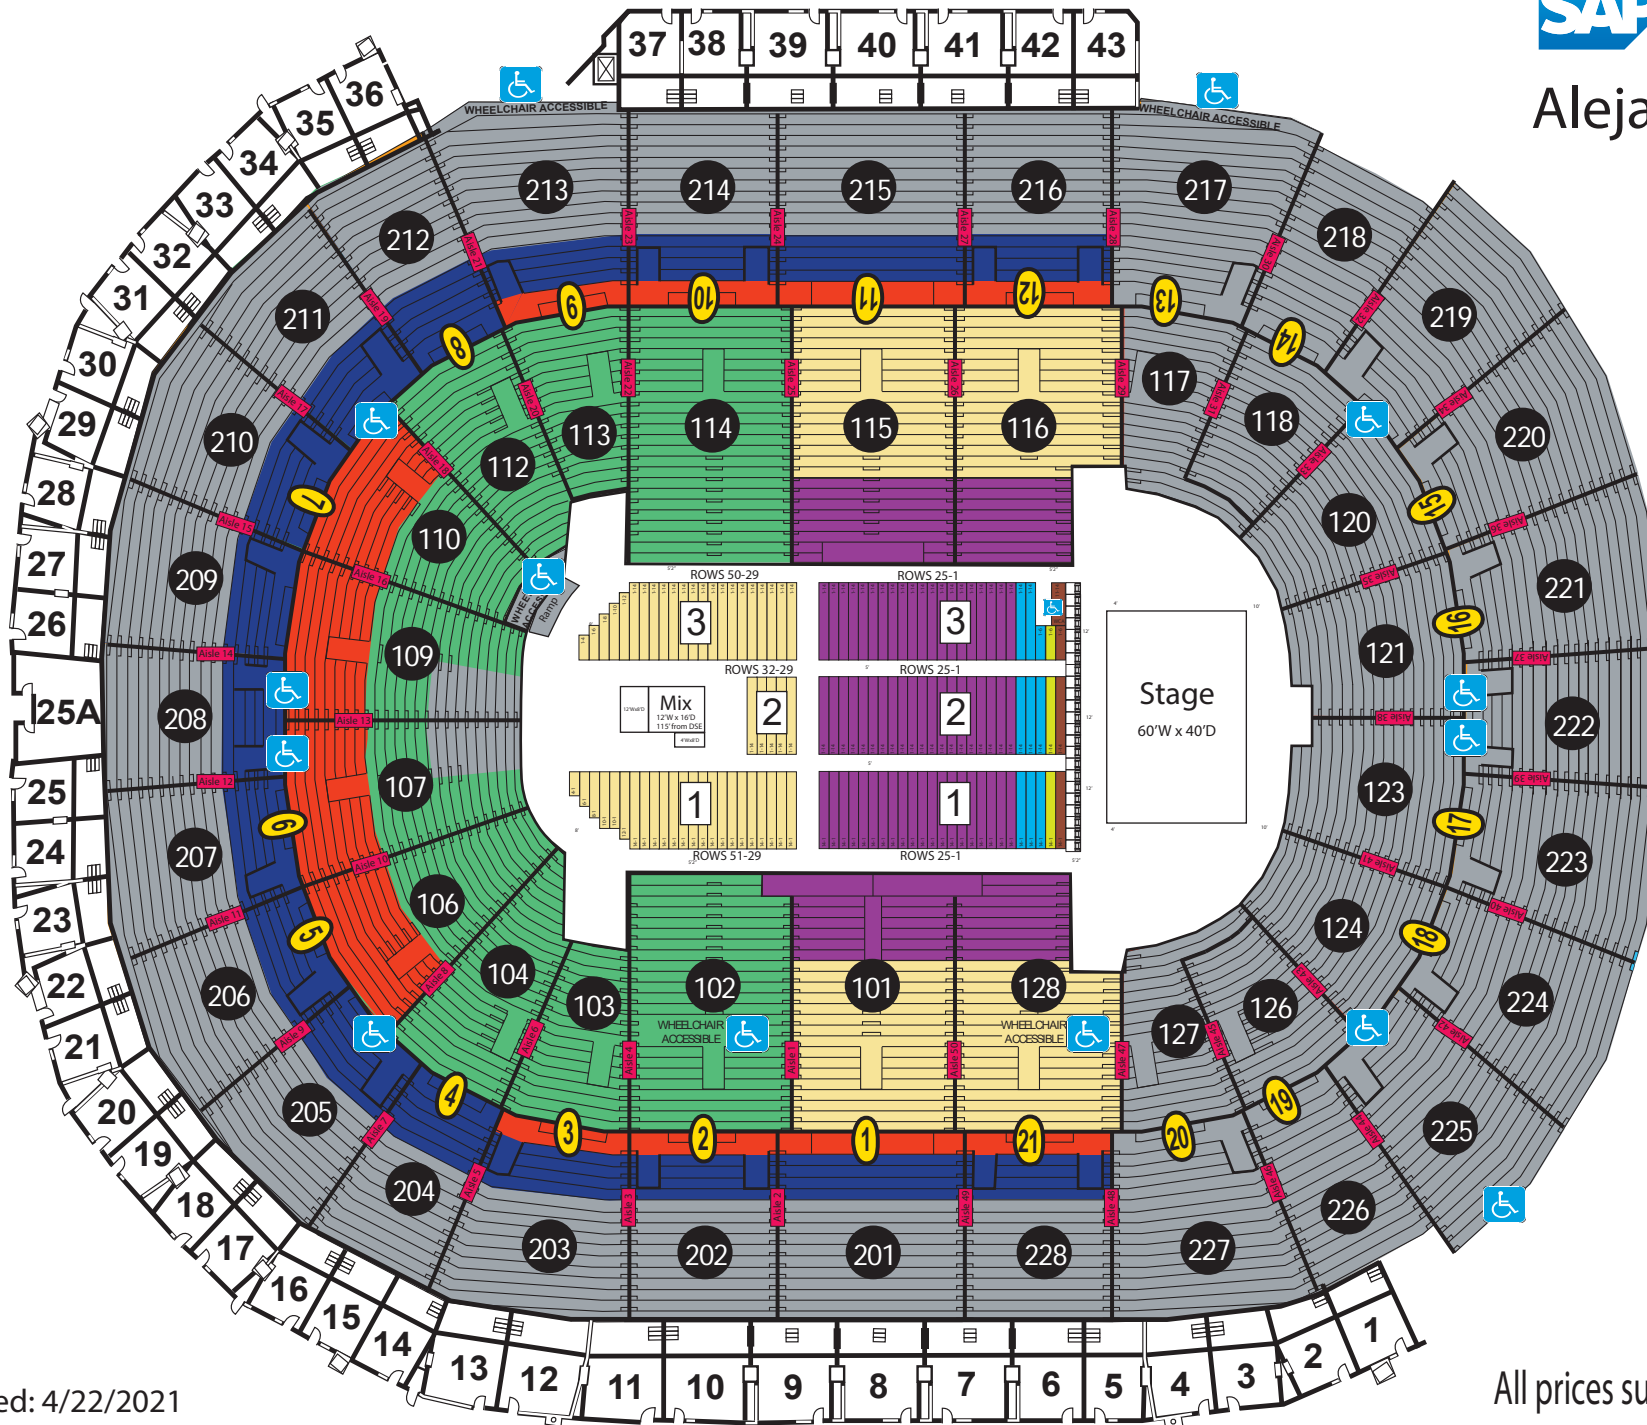

Alejandro Sanz

October 31, 2021

Sunday, 8:00 PM

- P1
- P2
- P3
- P4
- P5
- P6
- P7
- P8

Revised: 4/22/2021

All prices subject to change

*Stage position and layout subject to change.

Seats are numbered left to right as you are facing your seats, except Floor 1 which is reversed.