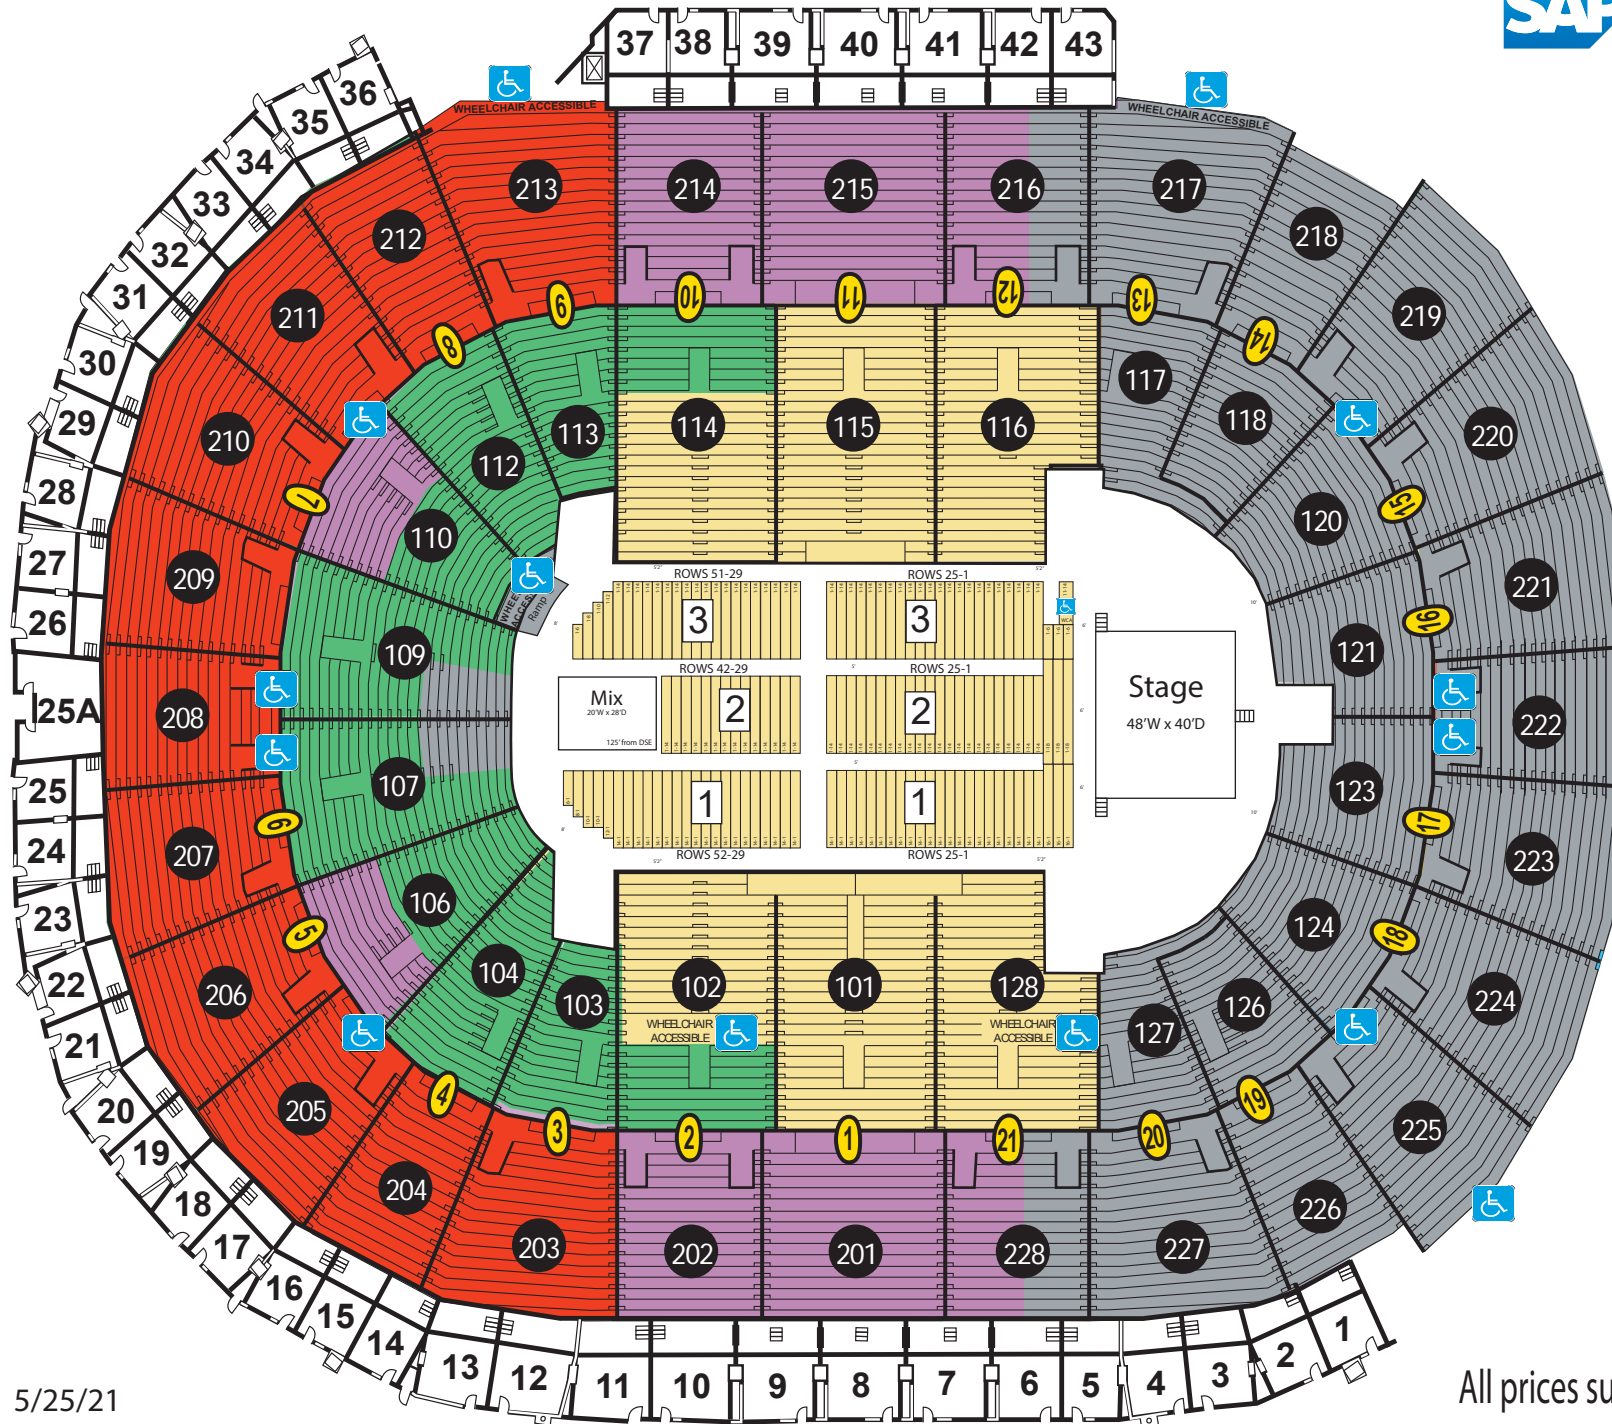

Jo Koy

November 12, 2021

Friday, 8:00pm

- P1
- P2
- P3
- P4

All prices subject to change

Revised: 5/25/21

*Stage position and layout subject to change.

Seats are numbered left to right as you are facing your seats except floor 1 which is reversed.