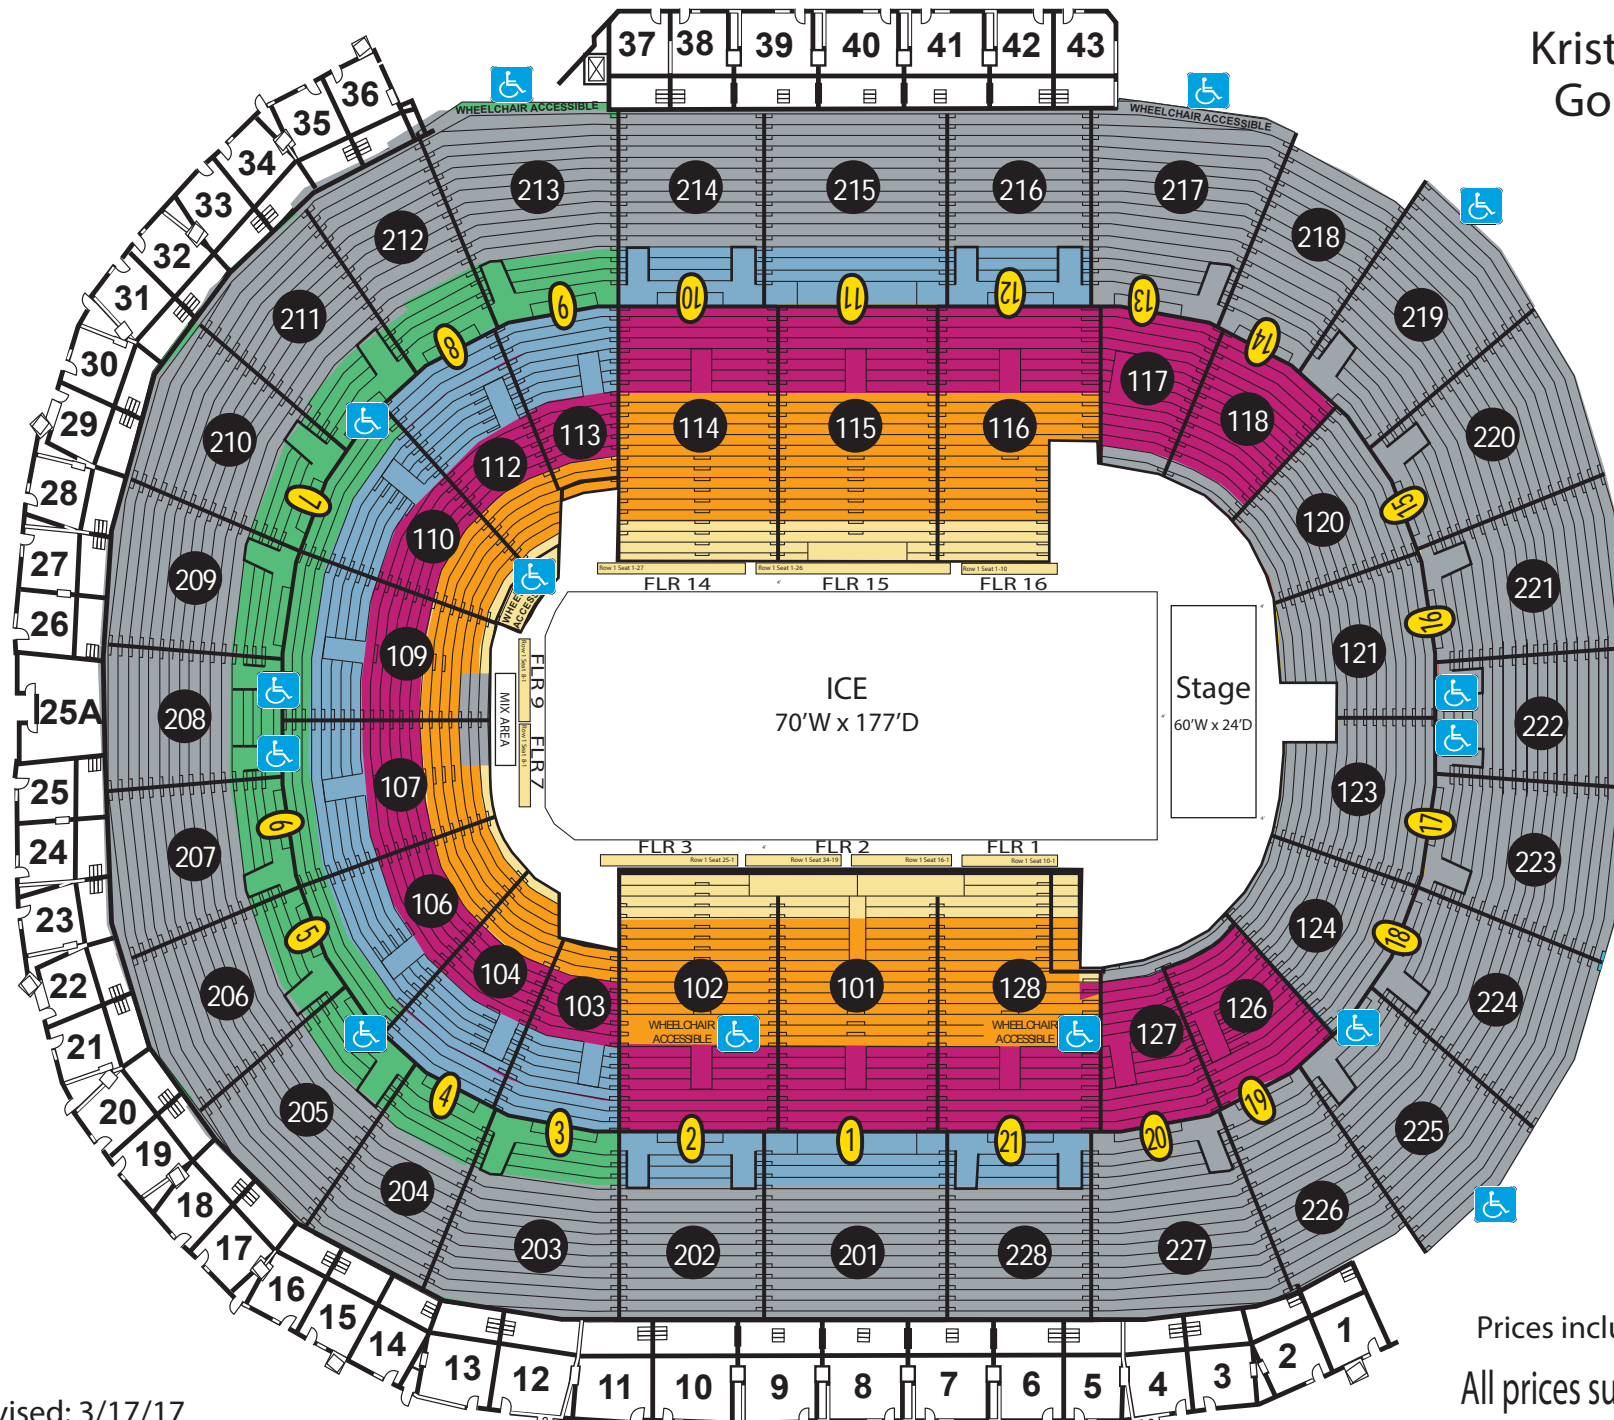

Kristi Yamaguchi's
Golden Moment

September 3, 2017

Sunday, 3:30pm

- P1
- P2
- P3
- P4
- P5

Prices include facility fee
All prices subject to change

Revised: 3/17/17

Seats are numbered left to right as you are facing your seats