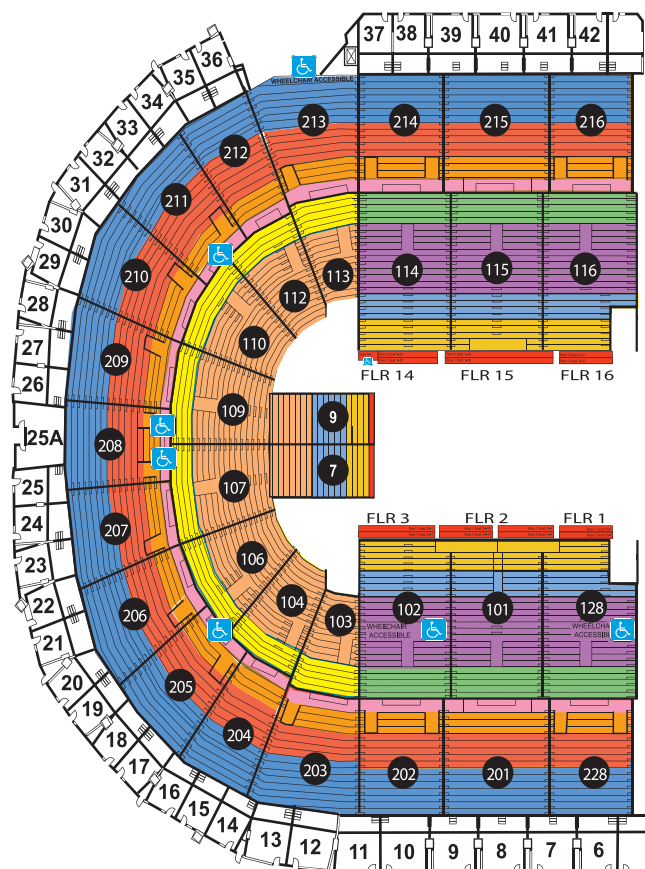

Seats are numbered left to right as you are facing your seats

For questions or to purchase group tickets today call 408-999-5757
or email grouptickets@sharkssports.net