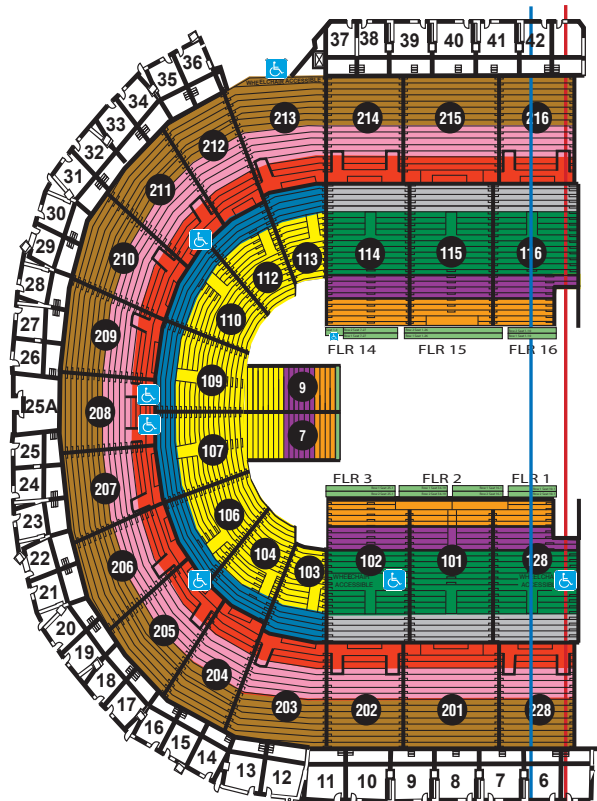

# Disney On Ice celebrates 100 Years of Magic

Wednesday, October 24, 2018 7pm

Thursday, October 25, 2018 7pm

Friday, October 26, 2018 7pm

Saturday, October 27, 2018 11am, 3pm, 7pm

Sunday, October 28, 2018 11am, 3pm, 6:30pm

**GROUP PRICING | GROUP MINIMUM: 15**

Seat Location	Oct. 24	Oct. 25	Oct. 26, 27, 28 (Excludes 3pm shows)
P1	\$87	\$87	\$97
P2	\$57	\$57	\$67
P3	\$52	\$52	\$57
P4	\$17	\$30 (reg. \$35)	\$33 (reg. \$38)
P5	\$17	\$30 (reg. \$35)	\$33 (reg. \$38)
P6	\$17	\$25 (reg. \$30)	\$30 (reg. \$35)
P7	\$17	\$25 (reg. \$30)	\$35 (reg. \$35)
P8	\$17	\$20 (reg. \$25)	\$24 (reg. \$29)
P9	\$17	\$17 (reg. \$22)	\$17 (reg. \$22)
P10	\$17	\$12 (reg. \$17)	\$12 (reg. \$17)

ALL PRICES ARE SUBJECT TO CHANGE

**Combo Pack Special Offer:**  
Purchase the same amount of group tickets for both Disney on Ice and Monster Jam in Aug/Sept and receive \$7 off both show tickets!

Seats are numbered left to right as you are facing your seats