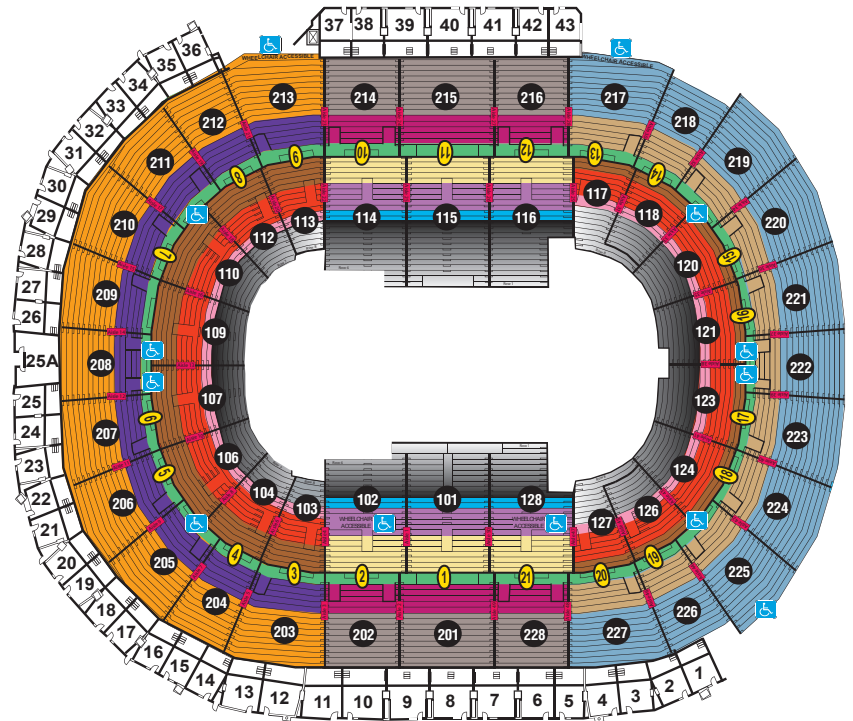

Combo Pack Special Offer:

Purchase the same amount of group tickets for both Disney on Ice in Oct and Monster Jam and receive $7 off both show tickets!

For questions or to purchase group tickets today call 408-977-4715
or email grouptickets@sharkssports.net