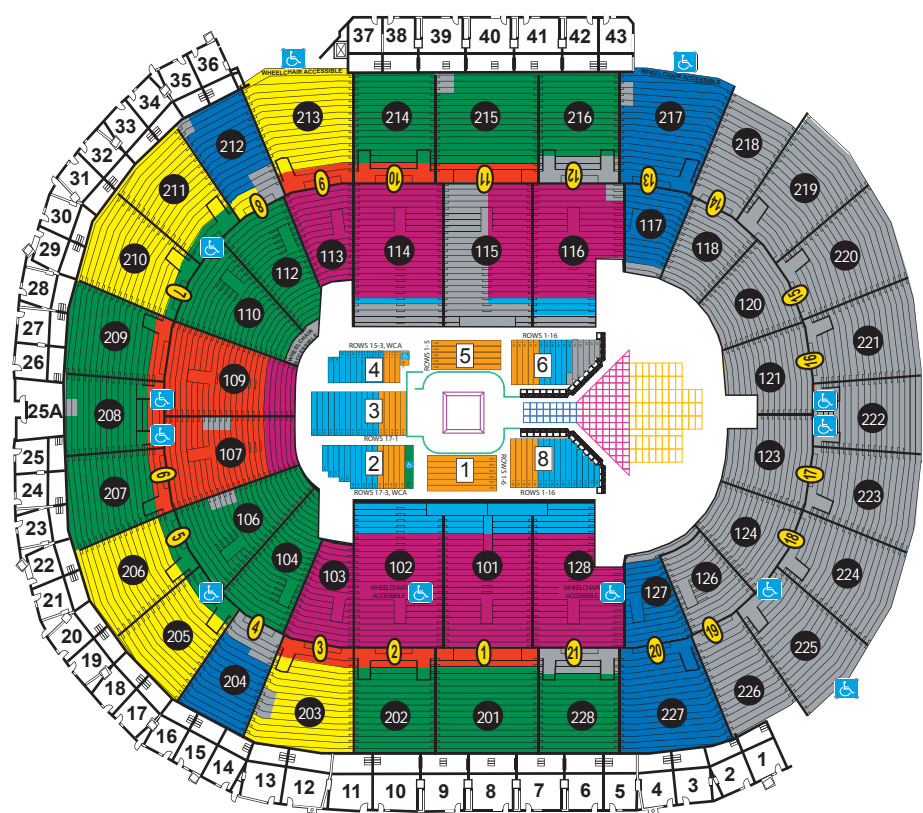

For questions or to purchase group tickets today call 408-977-4715
or email grouptickets@sharkssports.net