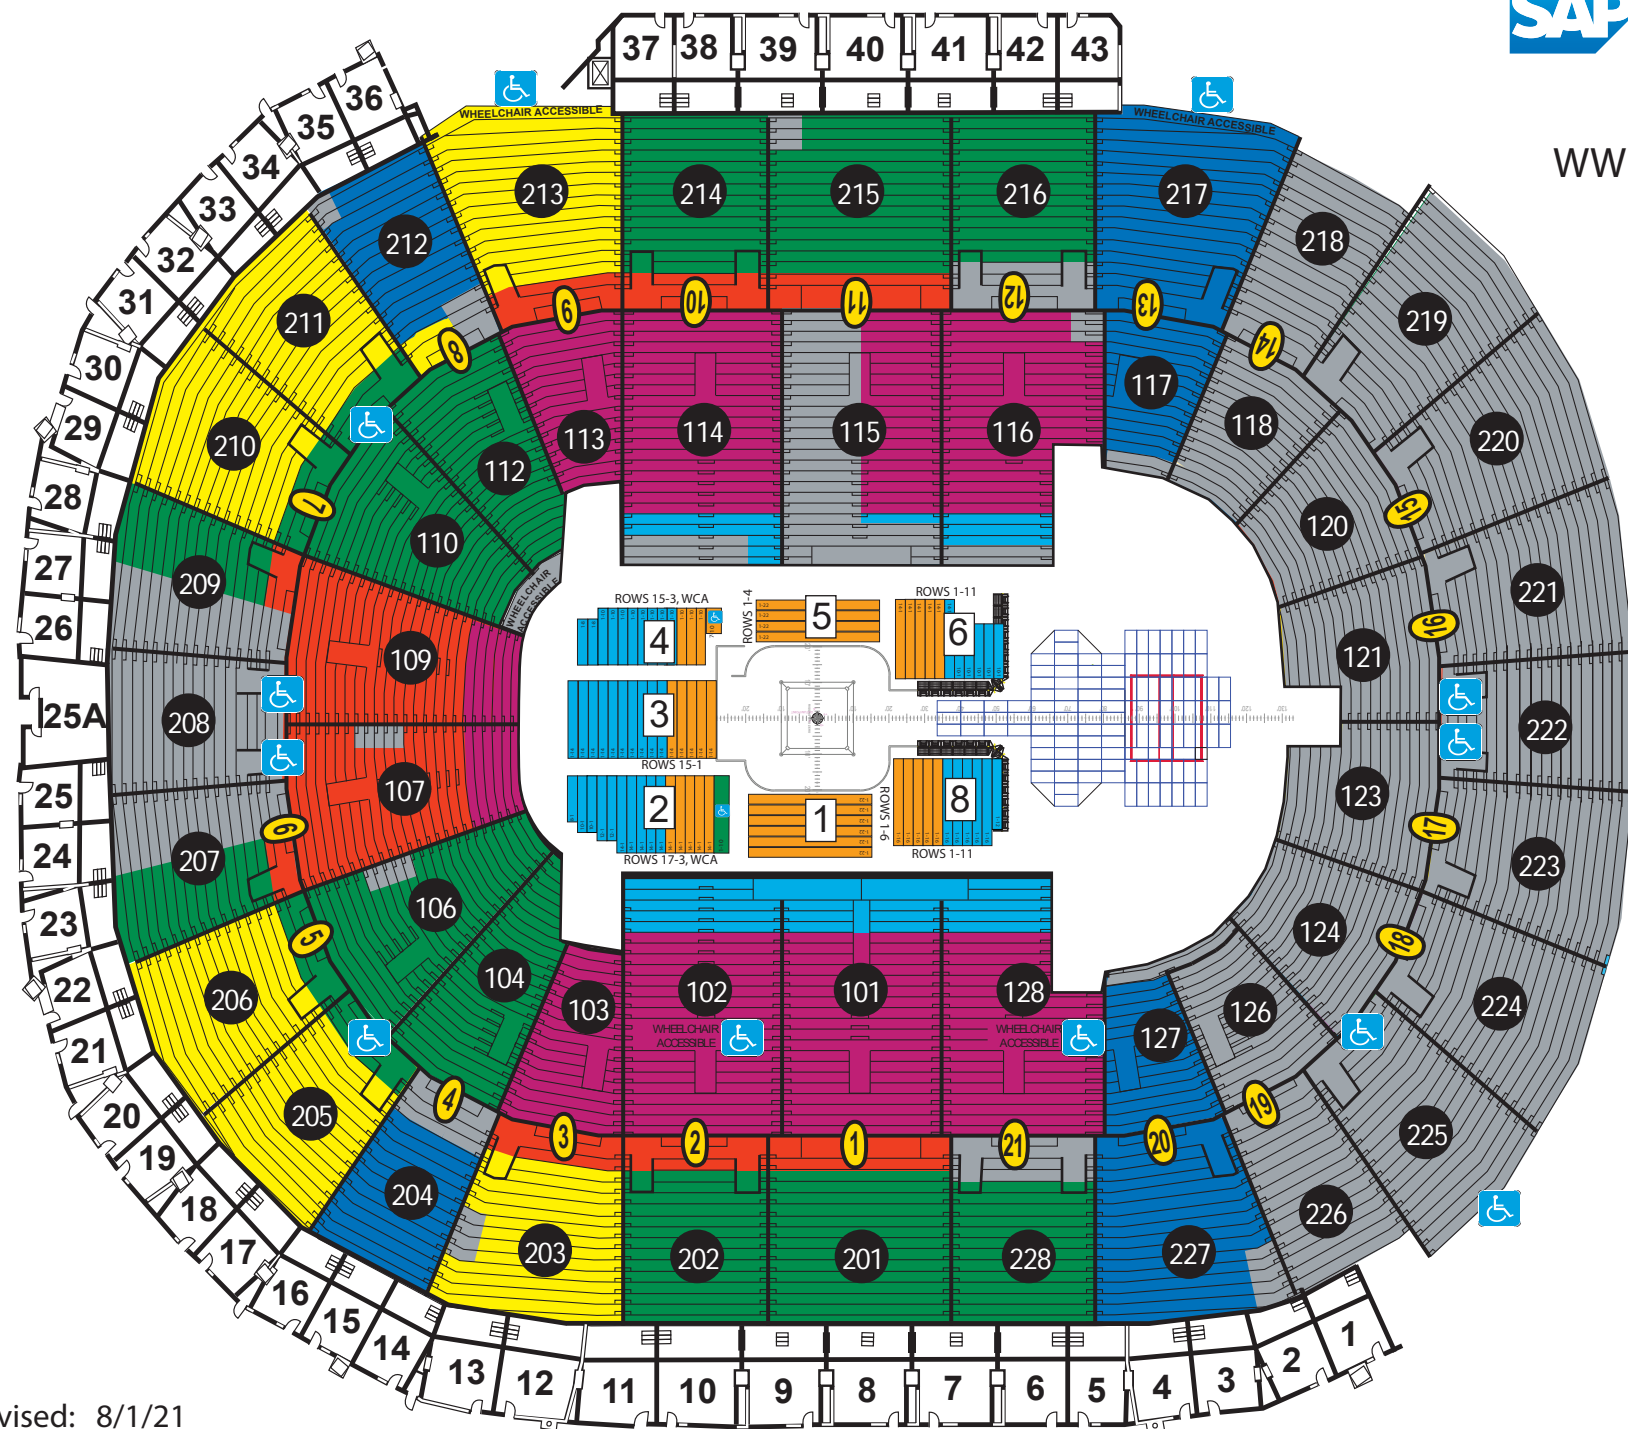

WWE Smackdown
October 8, 2021
Friday, 4:45pm

- P1
- P2
- P3
- P4
- P5
- P6
- P7

Revised: 8/1/21

Seats are numbered left to right as you are facing your seats