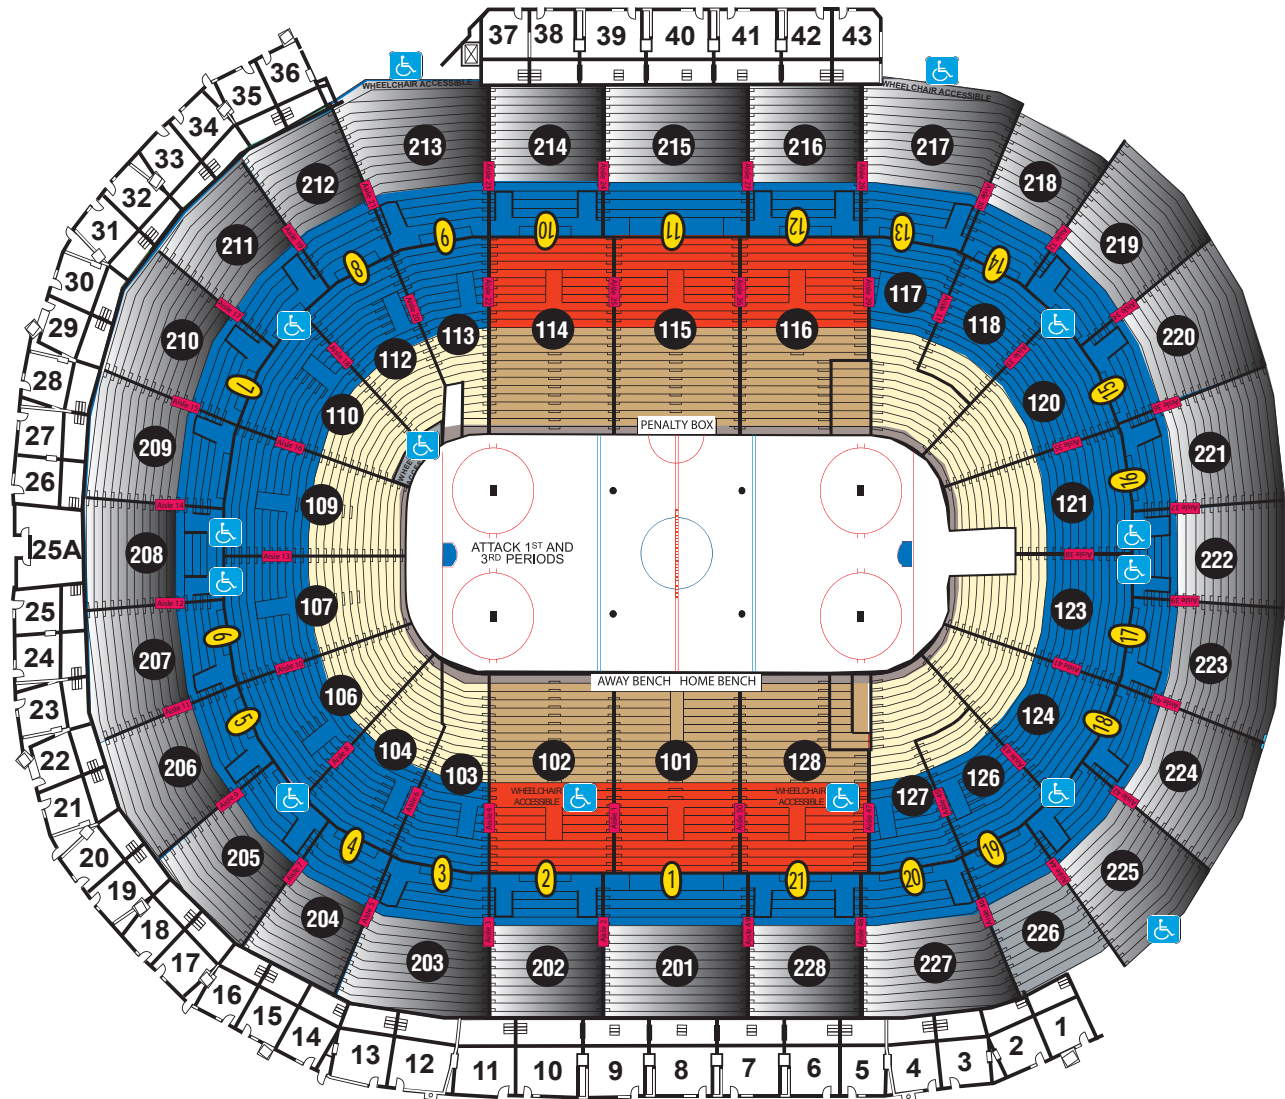

Women's Hockey: USA vs Canada

Groups of 25+ can save up to 25% on tickets and qualify for select Fan Experience Packages!

Group Prices:	
	VIP Sideline: $40
	Premium Sideline: $25
	Premium Lower: $20
	Lower Attack/Non-Attack/Upper: $15

For group reservations or questions, please call 408-977-4715 or email grouptickets@sharkssports.net