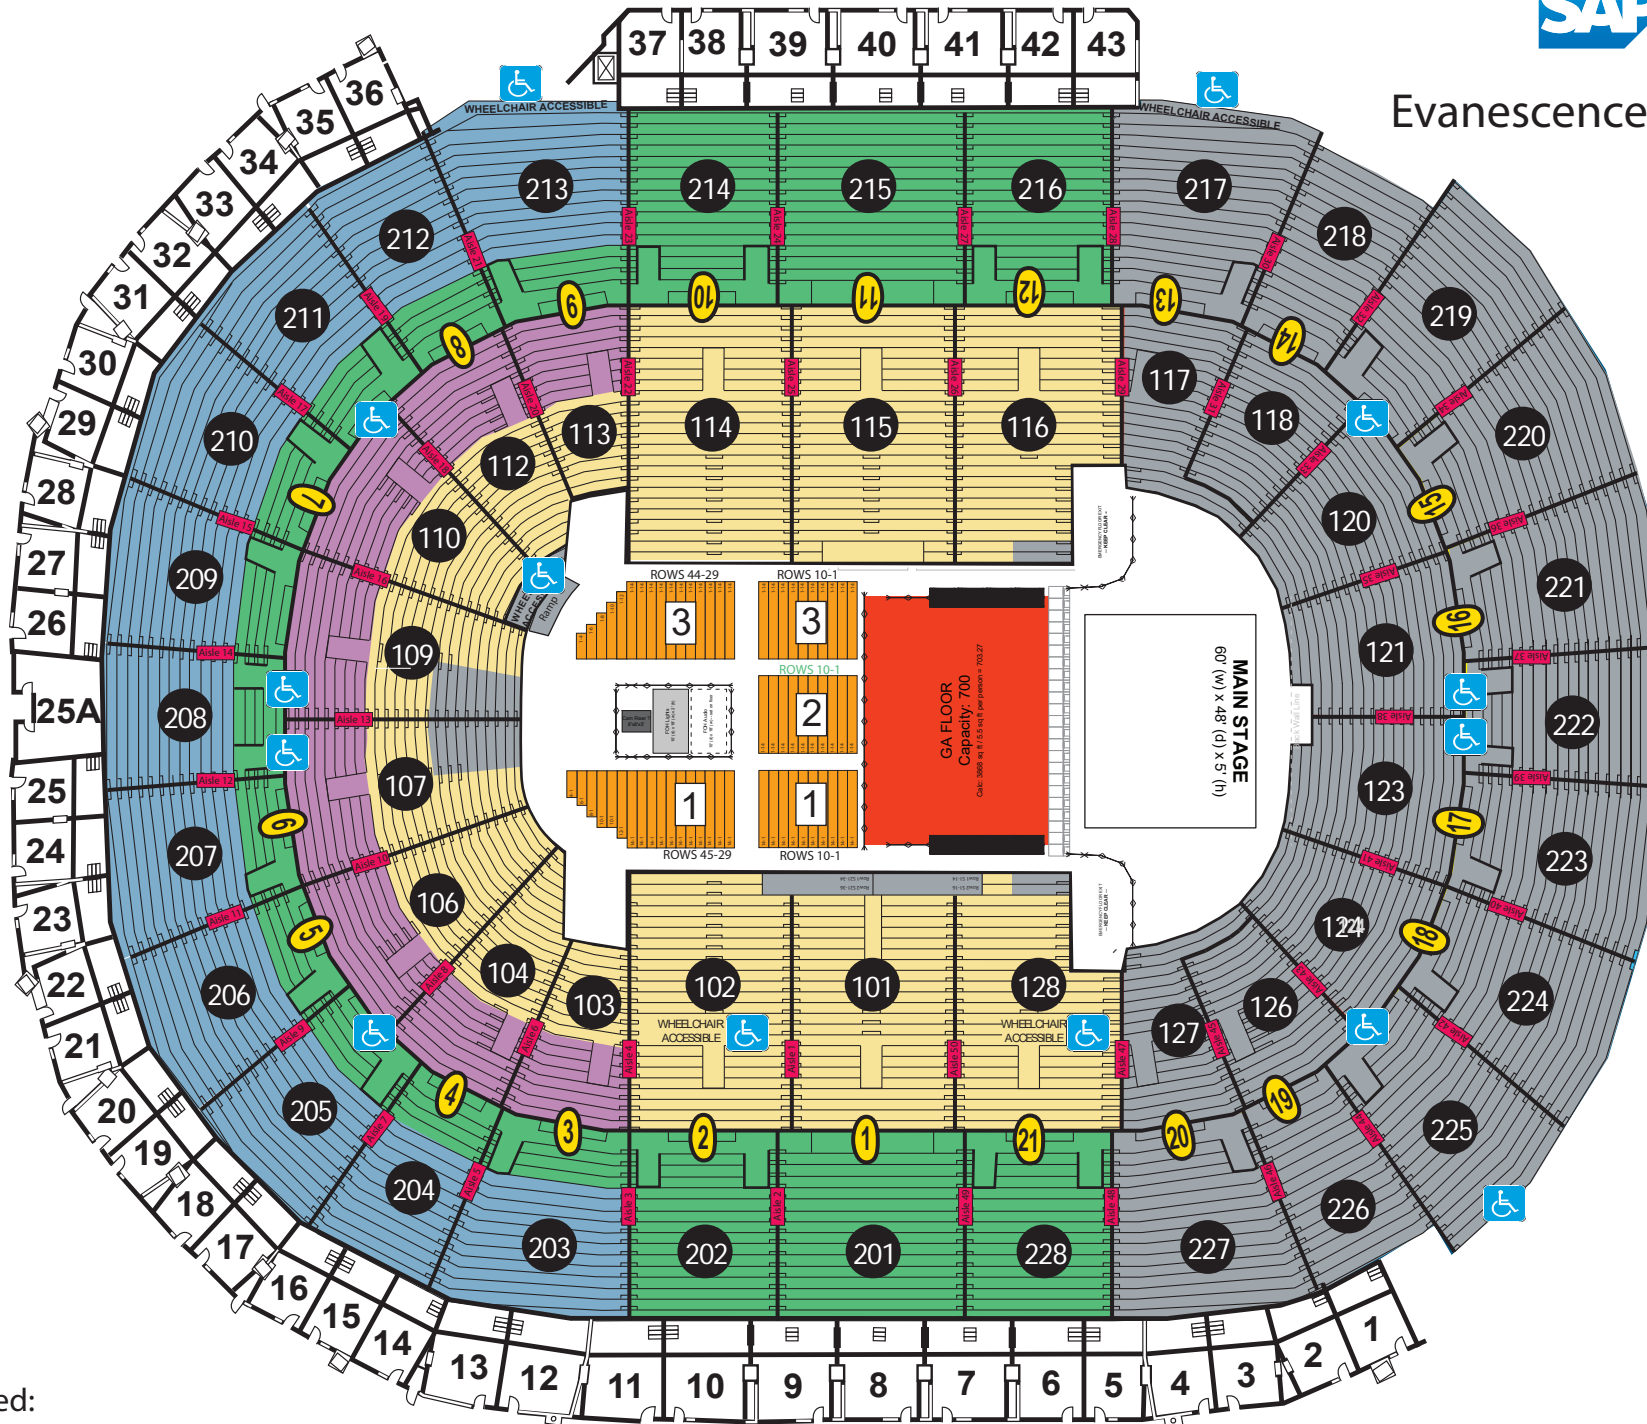

Evanescence & Halestorm

November 9, 2021

Tuesday, 7:30pm

- P1
- P2
- P3
- P4
- P5
- P6

Revised:

*Stage position and layout subject to change.

Seats are numbered left to right as you are facing your seats, except Floor 1 which is reversed.